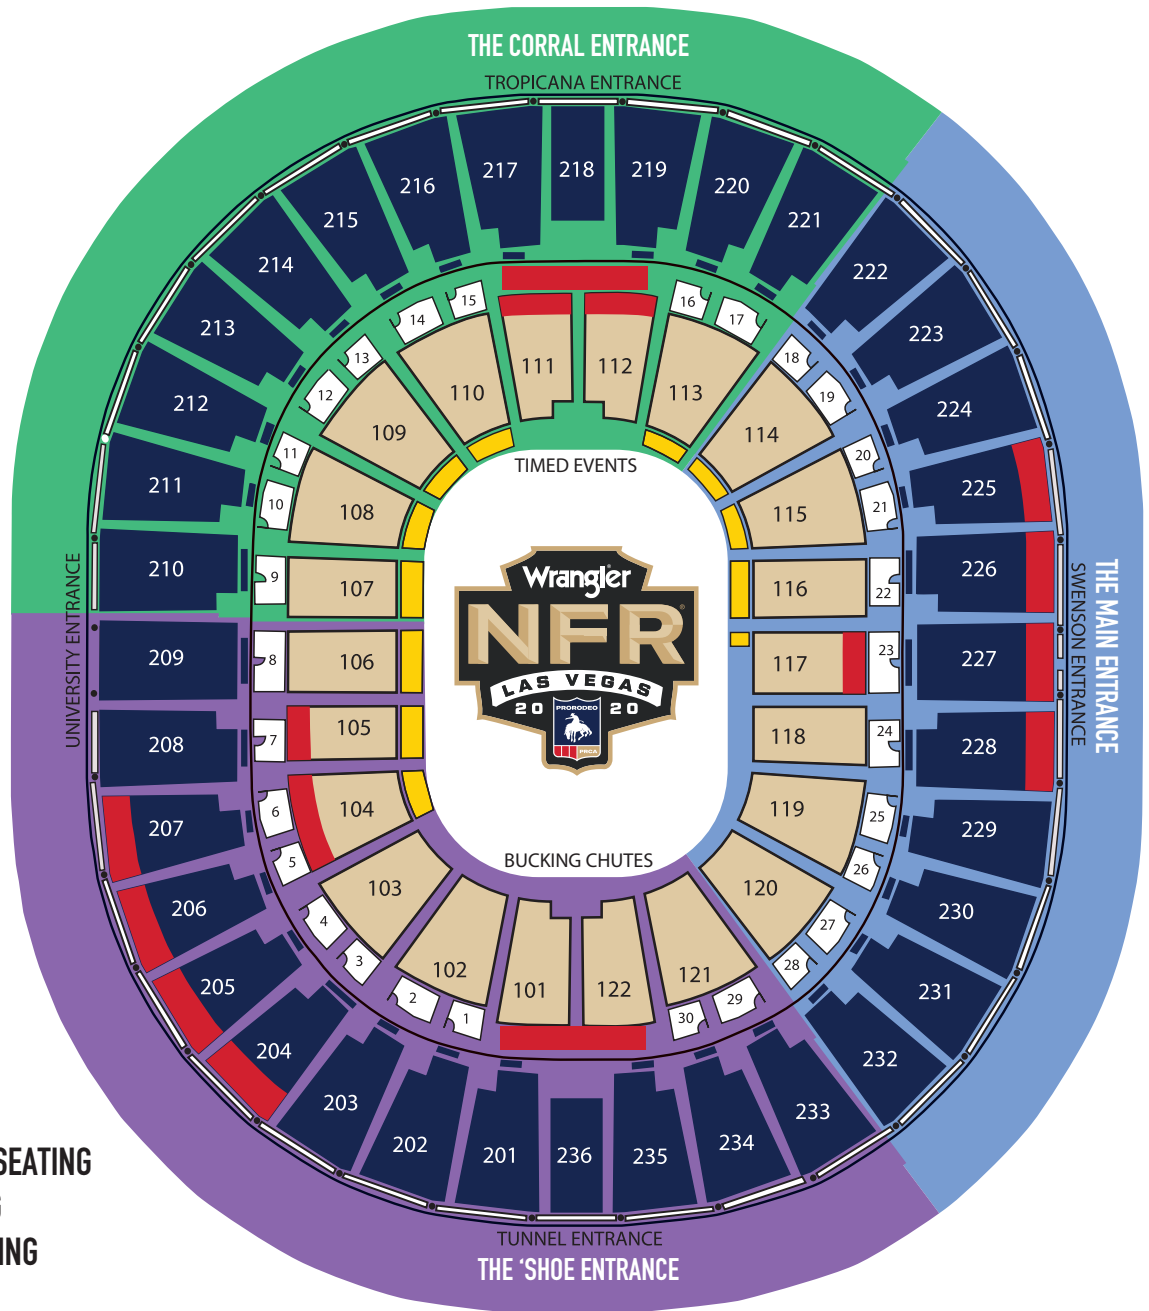

# PREFERRED ENTRANCES at the WRANGLER NATIONAL FINALS RODEO

There are three (3) preferred entrances into the arena based on your seat location. There are elevators at all three entrances, as well as escalators at the Main Entrance and The 'Shoe Entrance. Based on your current seat location, please locate on the map above for your preferred entrance.

**The Main Entrance:**

For seat locations within the BLUE area of the map or if you are arriving via taxi.

**The 'Shoe Entrance:**

For seat locations within the PURPLE area or if you are arriving via The NFR Express Shuttle Bus.

**The Corral Entrance:**

For seat locations within the GREEN area.