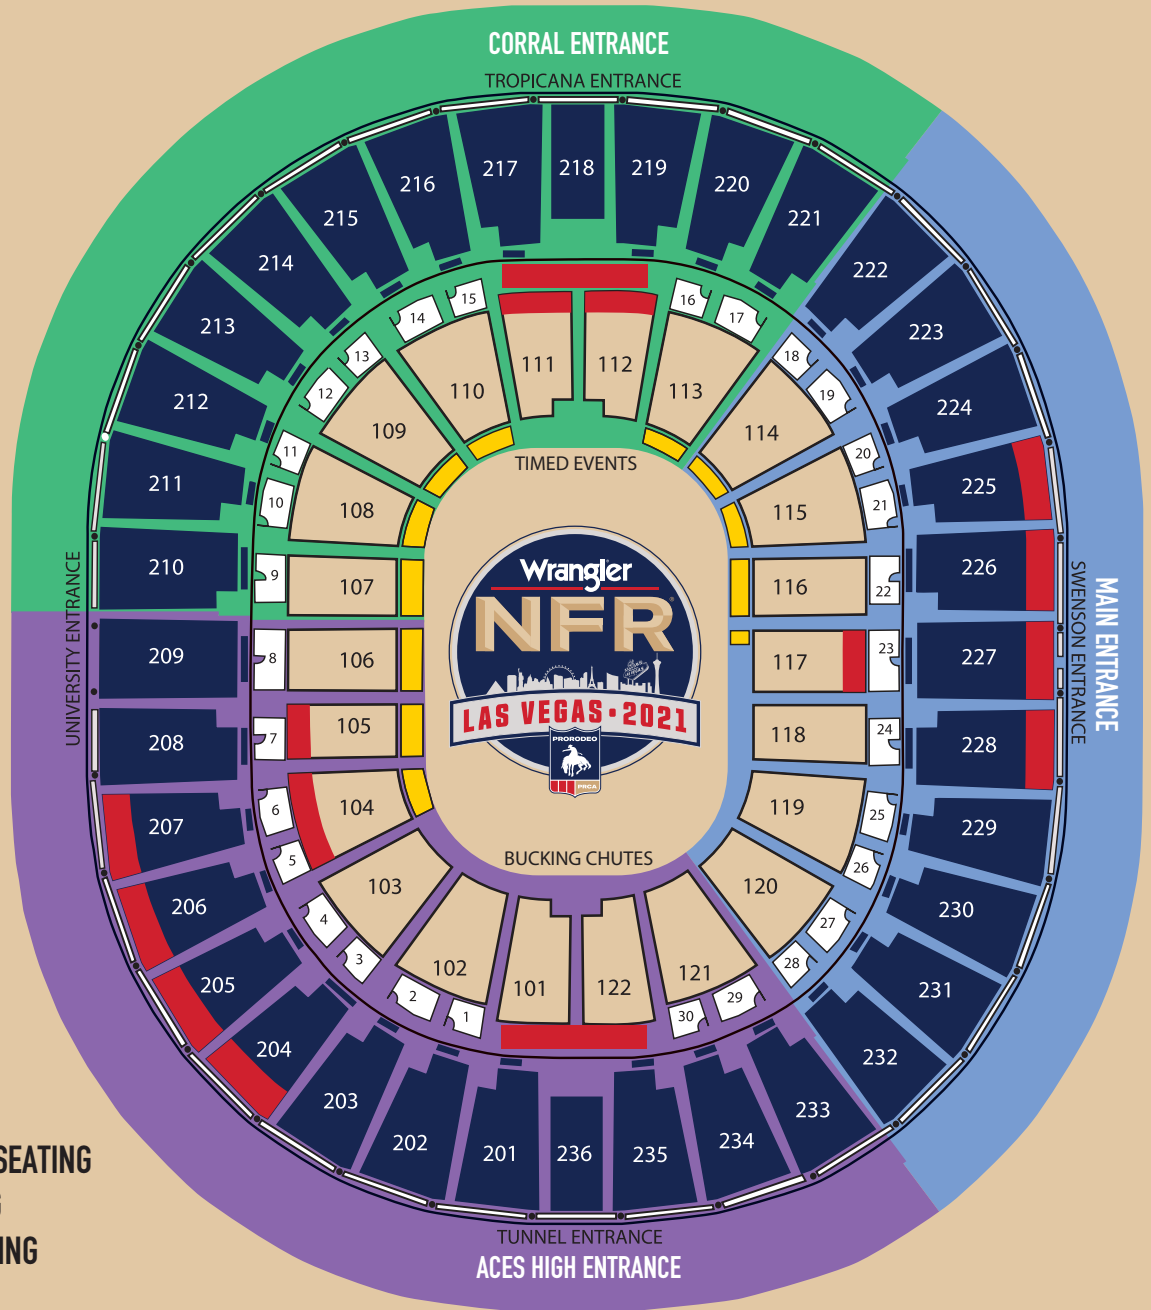

PREFERRED ENTRANCES at the Wrangler NATIONAL FINALS RODEO®

There are three (3) preferred entrances into the arena based on your seat location. There are elevators at all three entrances, as well as escalators at the Main Entrance and Aces High Entrance. Based on your current seat location, please locate your preferred entrance on the map above.

Aces High Entrance - A:

For seat locations within the PURPLE area of the map.

Main Entrance - B:

For seat locations within the BLUE area of the map.

Corral Entrance - C:

For seat locations within the GREEN area of the map.